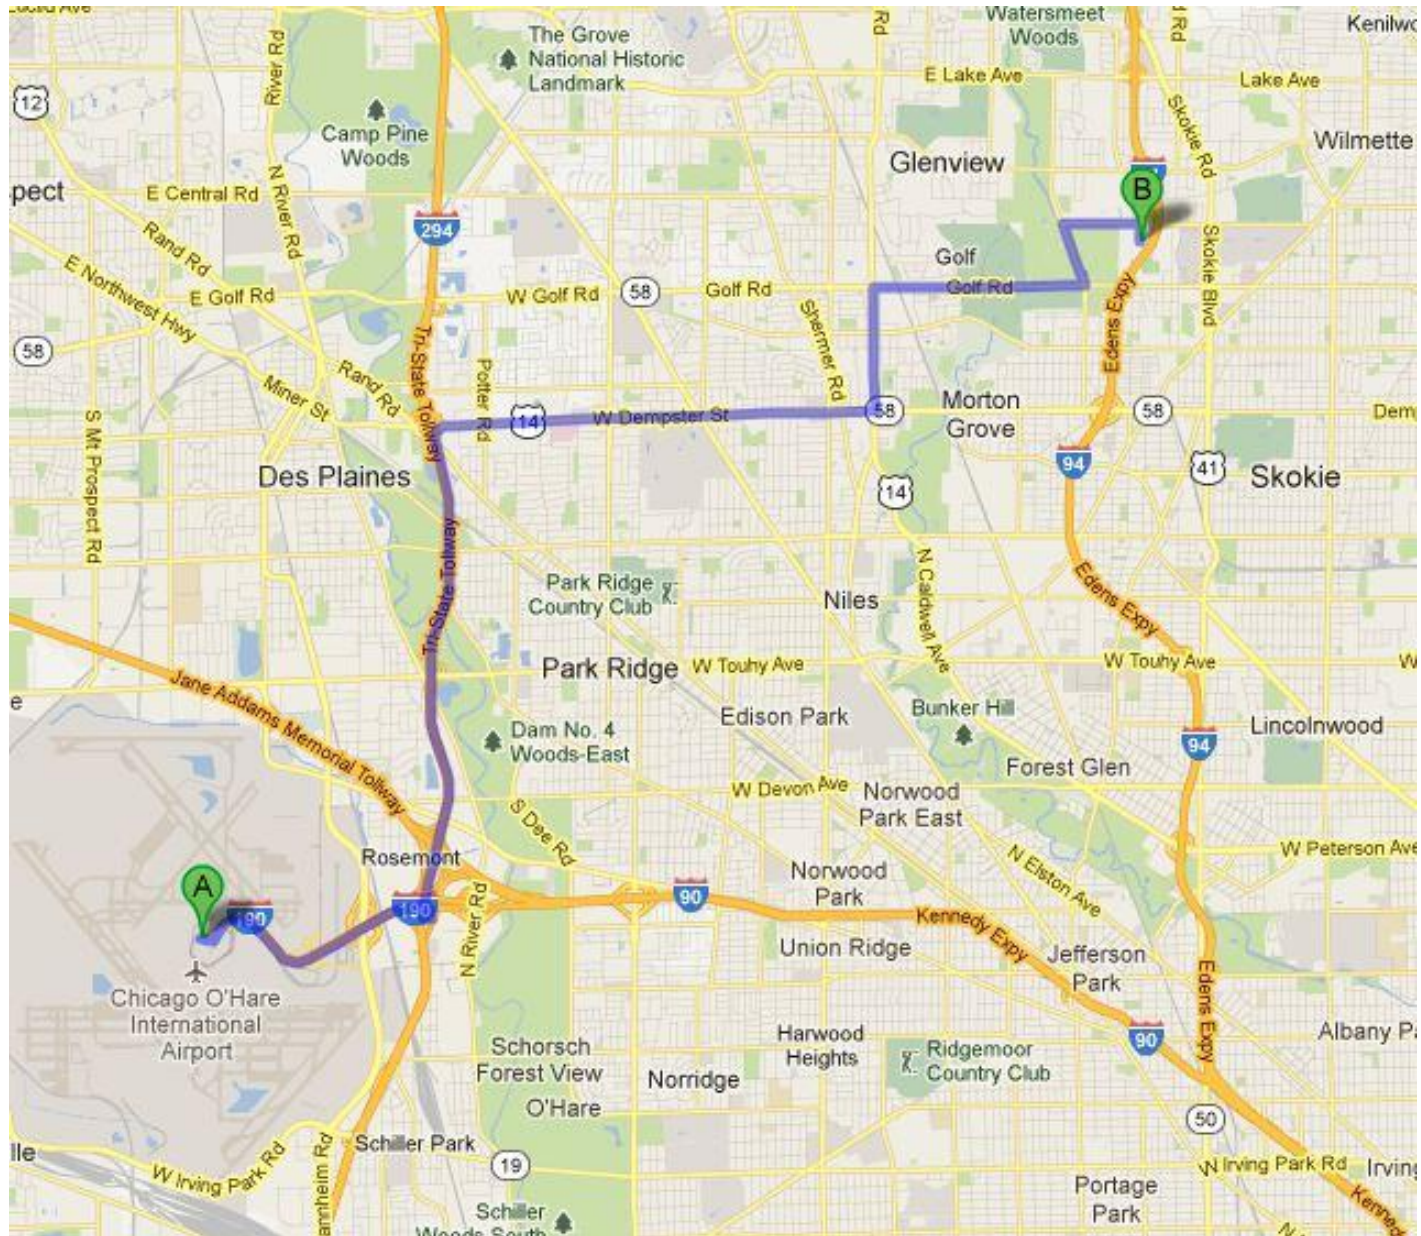

## AREA MAP

## Chicago O'Hare International Airport

Chicago O'Hare International Airport, 10000 Bessie Coleman Dr, Chicago, Illinois 60666

1. Head east go 95 ft  
total 95 ft
-  2. Turn left go 62 ft  
total 157 ft
-  3. Turn right go 404 ft  
total 0.1 mi
-  4. Turn right toward I-190 E  
About 1 min go 0.3 mi  
total 0.4 mi
-  5. Keep right at the fork and merge onto I-190 E  
About 2 mins go 1.7 mi  
total 2.2 mi
-  6. Take exit 1C for I-294 N/Tollway toward Milwaukee  
Toll road go 0.5 mi  
total 2.7 mi
-  7. Merge onto I-294 N  
Toll road  
About 3 mins go 3.6 mi  
total 6.2 mi
-  8. Exit onto US-14 E/E Dempster St  
Partial toll road  
About 6 mins go 3.6 mi  
total 9.8 mi
-  9. Turn left onto Waukegan Rd  
About 3 mins go 1.0 mi  
total 10.8 mi
-  10. Turn right onto Golf Rd  
About 3 mins go 1.7 mi  
total 12.5 mi
-  11. Turn left onto Central Ave/Harms Rd  
Continue to follow Harms Rd  
About 2 mins go 0.5 mi  
total 13.1 mi
-  12. Turn right onto Old Orchard Rd  
About 1 min go 0.6 mi  
total 13.7 mi
-  13. Take the 2nd right  
Destination will be on the left go 0.1 mi  
total 13.8 mi

## B. 5215 Old Orchard Road

## A. Chicago O'Hare International Airport