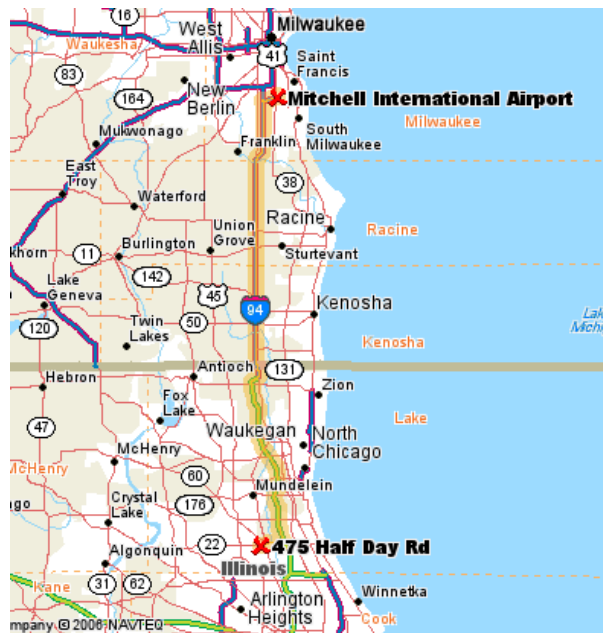

### 485 Half Day Road to O'Hare International Airport

Start: Depart 485 Half Day Rd, Lincolnshire, IL

1. Turn **right** (East) onto Rt. 22 (Half Day Road) and continue east for approximately 3 miles
2. Turn **right** onto I-94 /Tri-State Tollway / Indiana [0.5 mi.]
3. **Merge** onto I-94 Toll Road [3.1 mi]
4. Keep **right** onto I-294 (Tri-State Tollway) towards I-294 / Tollway / Indiana / O'Hare [12.0 mi]
5. Turn **right** onto ramp towards I-190 / O'Hare / Airport [.06 mi]
6. **Merge** onto I-190 [0.5 mi.]
7. Bear **left** (West) onto Departures/Terminals

1. Turn **right** (East) onto Rt. 22 (Half Day Road) and continue east for approximately 3 miles
2. Turn **right** (South) onto I-94 South (Tri-State) towards Indiana
3. Continue (South) on I-94 and Exit at 43A, Wilson Ave (4600 N)
4. Turn **right** (West) onto W Wilson Ave
5. Turn **left** (South) onto N Cicero Ave/IL-50
6. **Bear right** (South-West) onto W Airport Dr. [S Cicero Ave]

End Arrival: Midway Airport; Illinois

Total Route 35.9 miles - 56 minutes

**Midway Airport**

5700 South Cicero Avenue  
Chicago, IL 60638-3816  
Phone: 773-838-0600

**MAPS & DIRECTIONS** (con't)

**485 Half Day Road to General Mitchell International Airport in  
Milwaukee, WI**

Depart 485 Half Day Rd, Buffalo Grove, IL

1. Turn **right** (East) onto Rt. 22 (Half Day Road) and continue east for approximately 3 miles
2. Stay in left lane and turn **left** onto the I-94 NORTH/TRI-STATE TOLLWAY ramp towards WISCONSIN.
3. **Merge** onto I-94 North / Tri-State (Portions toll)
4. Take I-94 W/US-41 N
5. Stay straight to go onto I-94 W
6. Take the exit
7. **Merge** onto AIRPORT SPUR/WI-119 E.
8. **Bear right** into TERMINAL
9. **Stay straight** to go onto DEPARTURES