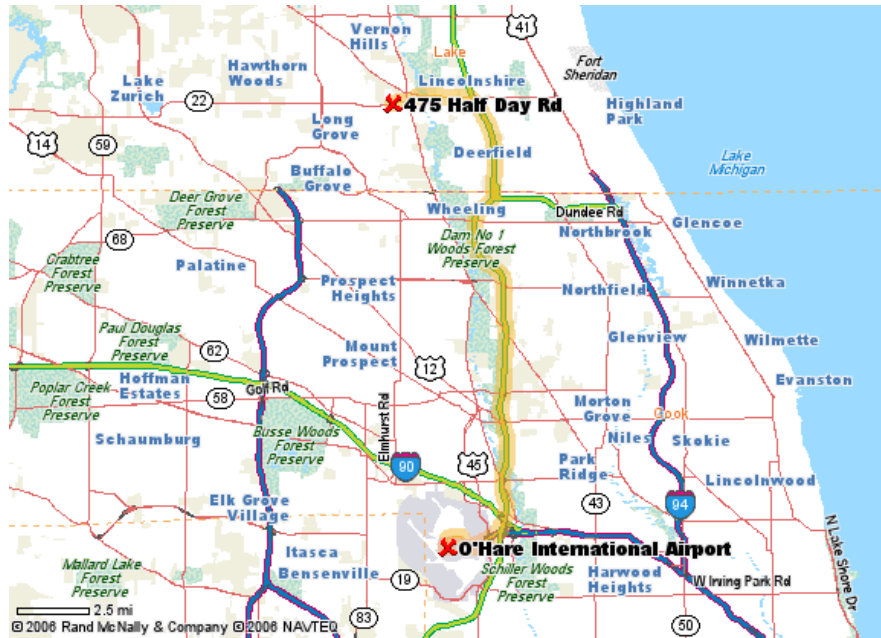

## MAPS & DIRECTIONS

### 485 Half Day Road to O'Hare International Airport

Start: Depart 485 Half Day Rd, Lincolnshire, IL

1. Turn **right** (East) onto Rt. 22 (Half Day Road) and continue east for approximately 3 miles
2. Turn **right** onto I-94 /Tri-State Tollway / Indiana [0.5 mi.]
3. **Merge** onto I-94 Toll Road [3.1 mi]
4. Keep **right** onto I-294 (Tri-State Tollway) towards I-294 / Tollway / Indiana / O'Hare [12.0 mi]
5. Turn **right** onto ramp towards I-190 / O'Hare / Airport [.06 mi]
6. **Merge** onto I-190 [0.5 mi.]
7. Bear **left** (West) onto Departures/Terminals

End Arrival: Chicago O'Hare International Airport, Illinois

Total Route 20.8 miles - 30 minutes

1. Turn **right** (East) onto Rt. 22 (Half Day Road) and continue east for approximately 3 miles
2. Turn **right** (South) onto I-94 South (Tri-State) towards Indiana
3. Continue (South) on I-94 and Exit at 43A, Wilson Ave (4600 N)
4. Turn **right** (West) onto W Wilson Ave
5. Turn **left** (South) onto N Cicero Ave/IL-50
6. **Bear right** (South-West) onto W Airport Dr. [S Cicero Ave]